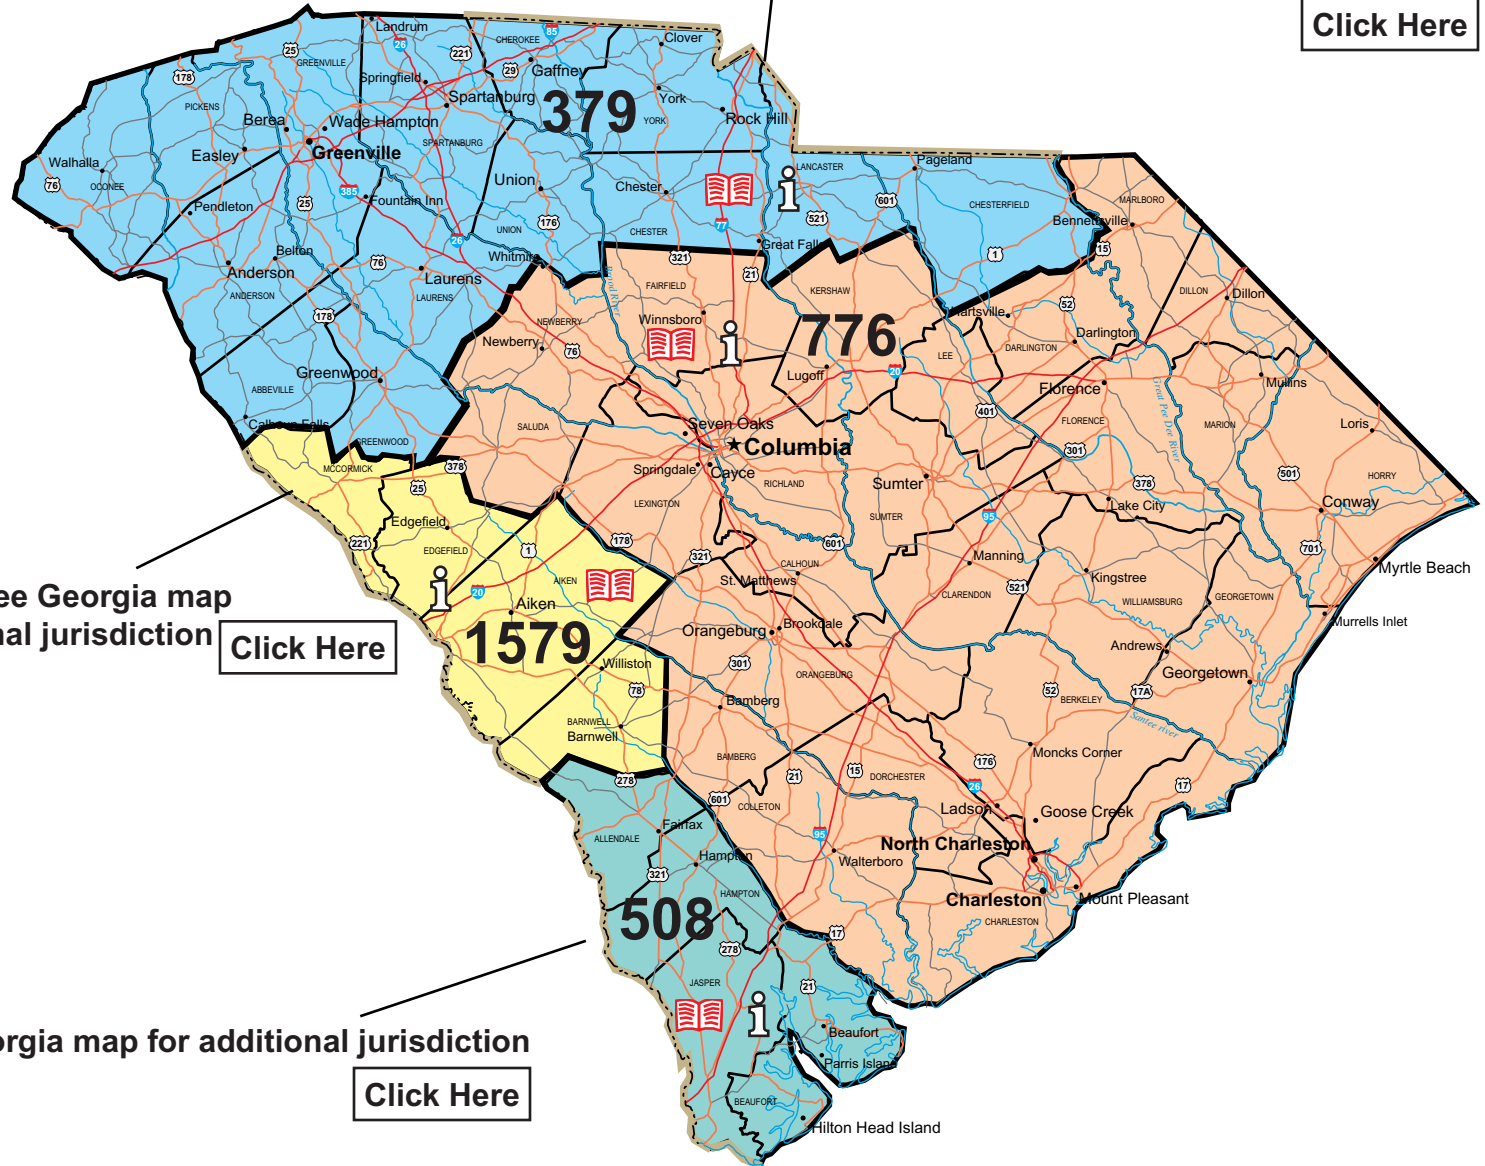

SOUTH CAROLINA

Outside Jurisdiction

Prepared by IBEW® Education and Research Department, May 2003.
© 2003 International Brotherhood of Electrical Workers®
SC-Outside (pb)

 links to jurisdiction as stated in part in the bylaws.
 links to information in local union directory.

LU 379: See North Carolina map for additional jurisdiction

[Click Here](#)

LU 1579: See Georgia map for additional jurisdiction [Click Here](#)

LU 508: See Georgia map for additional jurisdiction [Click Here](#)