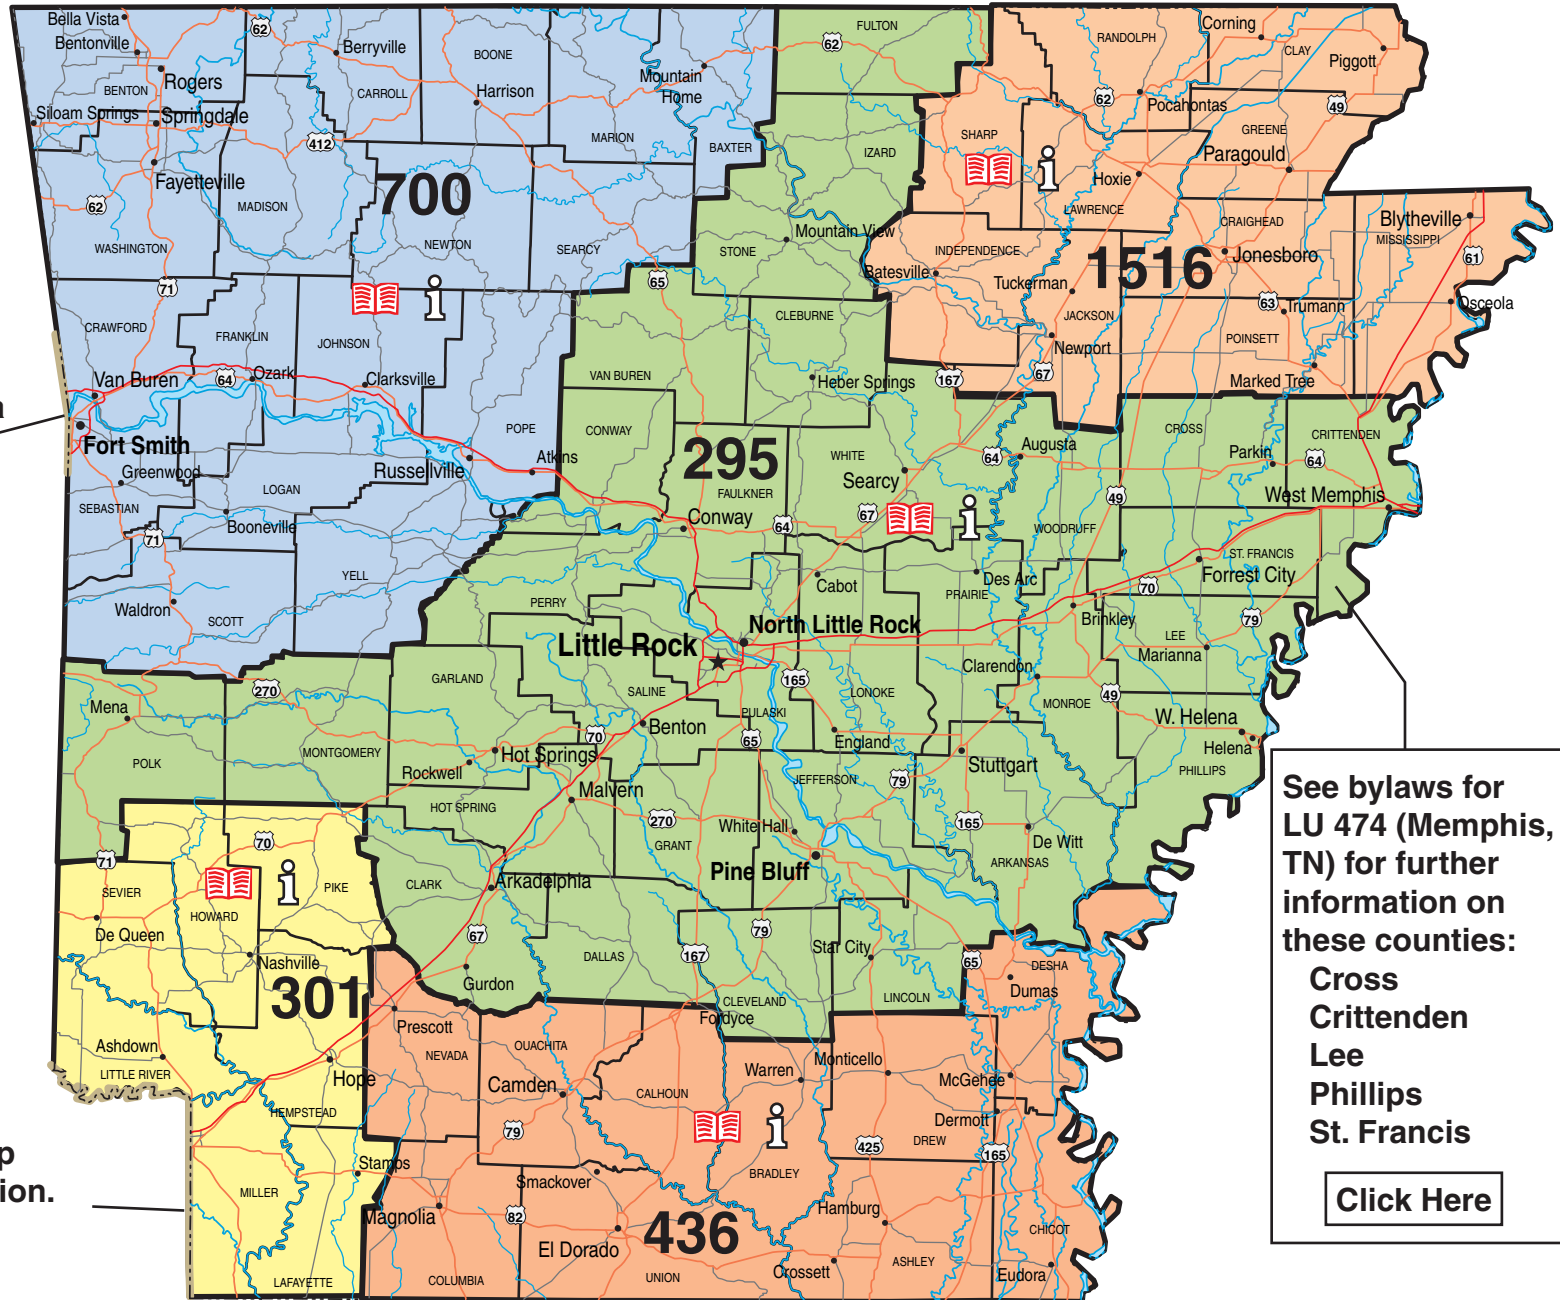

ARKANSAS

Outside Jurisdiction

Prepared by IBEW[®] Education and Research Department, April 2004.

© 2003 International Brotherhood of Electrical Workers[®]

AR-Outside (tcd)

 links to jurisdiction as stated in part in the bylaws.

 links to information in local union directory.

LU 700: See Oklahoma map for additional jurisdiction.

[Click Here](#)

[Click Here](#)

LU 301: See Texas map for additional jurisdiction.

See bylaws for LU 474 (Memphis, TN) for further information on these counties:

- Cross
- Crittenden
- Lee
- Phillips
- St. Francis

[Click Here](#)